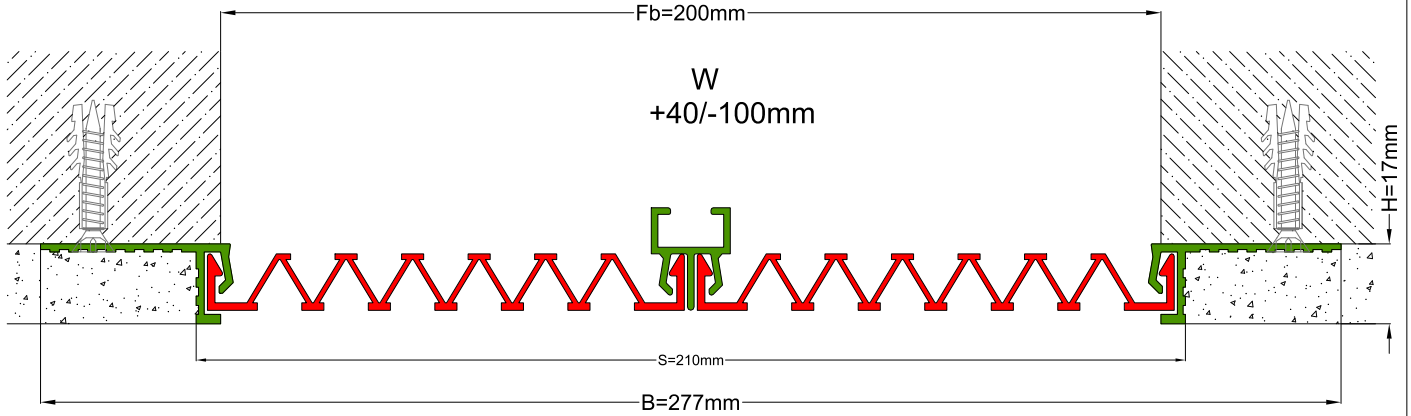

AS A116 model can be considered as the flush mounted type of AS U120 & AS U121 models and can easily be installed by means of screws to all types of wall & ceiling. Ribbed elastomeric gasket gains the profile a remarkable movement ability and compensate uneven zones in the surface. Slide-in gasket system lets the profile to be used at exterior applications as well as interior areas. Profiles up to 150 mm gap are applied with single gasket while the wider ones are with double gaskets joined with a connector profile.

* Visuals are representative and the profile configuration may differ depending on the characteristics requested.

GASKET COLORS **BLACK** GREY BEIGE Custom Colors available.

LOCATION	MODEL	GAP (Fb) mm	HEIGHT (H) MM	OVERALL WIDTH (B) mm	VISIBLE WIDTH (S) mm	MOVEMENT (W) mm	LOAD CAPACITY	STANDARD LENGTH (mt)
Wall to Wall	AS A116-030	30	17	100	34	+10 / -6	N/A	3
	AS A116-050	50	17	127	60	+20 / -15	N/A	3
	AS A116-080	80	17	157	90	+40 / -30	N/A	3
	AS A116-100	100	17	177	110	+20 / -50	N/A	3
	AS A116-120	120	17	197	130	+60 / -50	N/A	3
	AS A116-150	150	17	227	160	+30 / -80	N/A	3
	AS A116-200	200	17	277	210	+40 / -100	N/A	3
	AS A116-200M	200	17	277	210	+40 / -100	N/A	3

Note: Please ask for different sizes

 AS A116 200
 H17D

 AS A116 200
 H17KD

	AS A116 200	AS A116 200 K
Fb (mm)	200	200
H (mm) yaklaşık approx.	17	17
W± (mm) yaklaşık approx.	+40/-100	+40/-100
Malzeme Material	Alüminyum: Natürel, Fitiller: Siyah, gri,diğer Aluminum: Natural,Inserts:Black,gre,y,others	
Standart Uzunluk Standard Length	Alüminyum, EPDM Kauçuk(siyah),Termoplastik Kauçuk (gri ve diğer) Aluminum, EPDM Rubber(black),Thermoplastic Rubber (grey and others)	
	3	