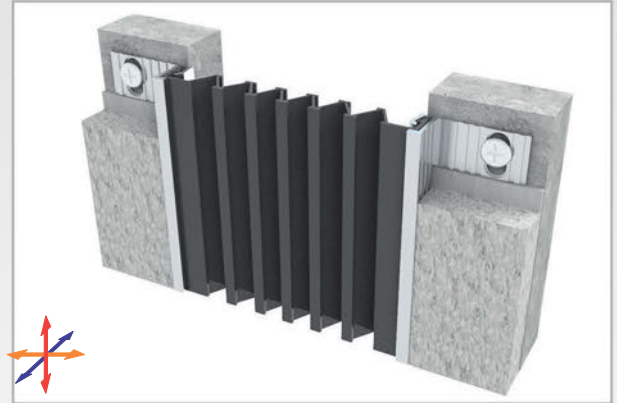

AS A116 model can be considered as the flush mounted type of AS U120 & AS U121 models and can easily be installed by means of screws to all types of wall & ceiling. Ribbed elastomeric gasket gains the profile a remarkable movement ability and compensate uneven zones in the surface. Slide-in gasket system lets the profile to be used at exterior applications as well as interior areas. Profiles up to 150 mm gap are applied with single gasket while the wider ones are with double gaskets joined with a connector profile.

- Application Areas** : Indoor & Outdoor / Wall & Ceiling
- Ideal for** : Shopping Malls, Airports, Residences, Hospitals, Hotels, Commercial & Public Buildings etc.
- Material** : Mill Finish Aluminum (Anodizing optional), EPDM (Only in Black Color) or TPE Gasket
- Aluminum Alloy** : 6063 AA-USA / EN AW 6063
- Optional Supplies** : Fire Barrier, Waterproof EPDM membrane

* Visuals are representative and the profile configuration may differ depending on the characteristics requested.

GASKET COLORS **BLACK** GREY BEIGE Custom Colors available.

LOCATION	MODEL	GAP (Fb) mm	HEIGHT (H) MM	OVERALL WIDTH (B) mm	VISIBLE WIDTH (S) mm	MOVEMENT (W) mm	LOAD CAPACITY	STANDARD LENGTH (mt)
Wall to Wall	AS A116-030	30	17	100	34	+10 / -6	N/A	3
	AS A116-050	50	17	127	60	+20 / -15	N/A	3
	AS A116-080	80	17	157	90	+40 / -30	N/A	3
	AS A116-100	100	17	177	110	+20 / -50	N/A	3
	AS A116-120	120	17	197	130	+60 / -50	N/A	3
	AS A116-150	150	17	227	160	+30 / -80	N/A	3
	AS A116-200	200	17	277	210	+40 / -100	N/A	3
	AS A116-200M	200	17	277	210	+40 / -100	N/A	3