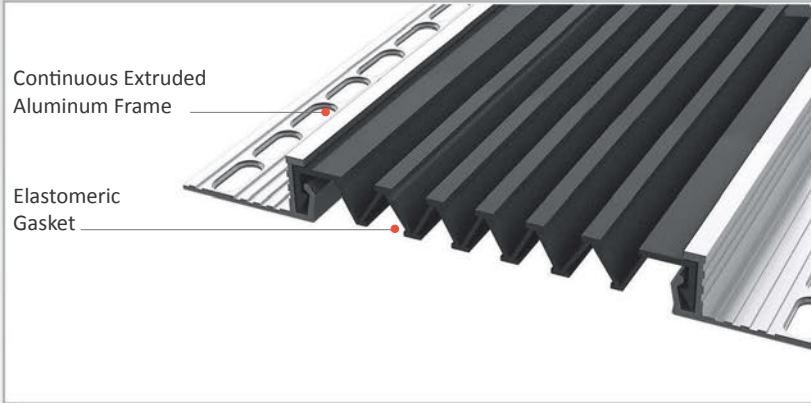

AS A116 model can be considered as the flush mounted type of AS U120 & AS U121 models and can easily be installed by means of screws to all types of wall & ceiling. Ribbed elastomeric gasket gains the profile a remarkable movement ability and compensate uneven zones in the surface. Slide-in gasket system lets the profile to be used at exterior applications as well as interior areas. Profiles up to 150 mm gap are applied with single gasket while the wider ones are with double gaskets joined with a connector profile.

- Application Areas** : Indoor & Outdoor / Wall & Ceiling
- Ideal for** : Shopping Malls, Airports, Residences, Hospitals, Hotels, Commercial & Public Buildings etc.
- Material** : Mill Finish Aluminum (Anodizing optional), EPDM (Only in Black Color) or TPE Gasket
- Aluminum Alloy** : 6063 AA-USA / EN AW 6063
- Optional Supplies** : Fire Barrier, Waterproof EPDM membrane

* Visuals are representative and the profile configuration may differ depending on the characteristics requested.

GASKET COLORS **BLACK** GREY BEIGE Custom Colors available.

LOCATION	MODEL	GAP (Fb) mm	HEIGHT (H) MM	OVERALL WIDTH (B) mm	VISIBLE WIDTH (S) mm	MOVEMENT (W) mm	LOAD CAPACITY	STANDARD LENGTH (mt)
Wall to Wall	AS A116-030	30	17	100	34	+10 / -6	N/A	3
	AS A116-050	50	17	127	60	+20 / -15	N/A	3
	AS A116-080	80	17	157	90	+40 / -30	N/A	3
	AS A116-100	100	17	177	110	+20 / -50	N/A	3
	AS A116-120	120	17	197	130	+60 / -50	N/A	3
	AS A116-150	150	17	227	160	+30 / -80	N/A	3
	AS A116-200	200	17	277	210	+40 / -100	N/A	3
	AS A116-200M	200	17	277	210	+40 / -100	N/A	3