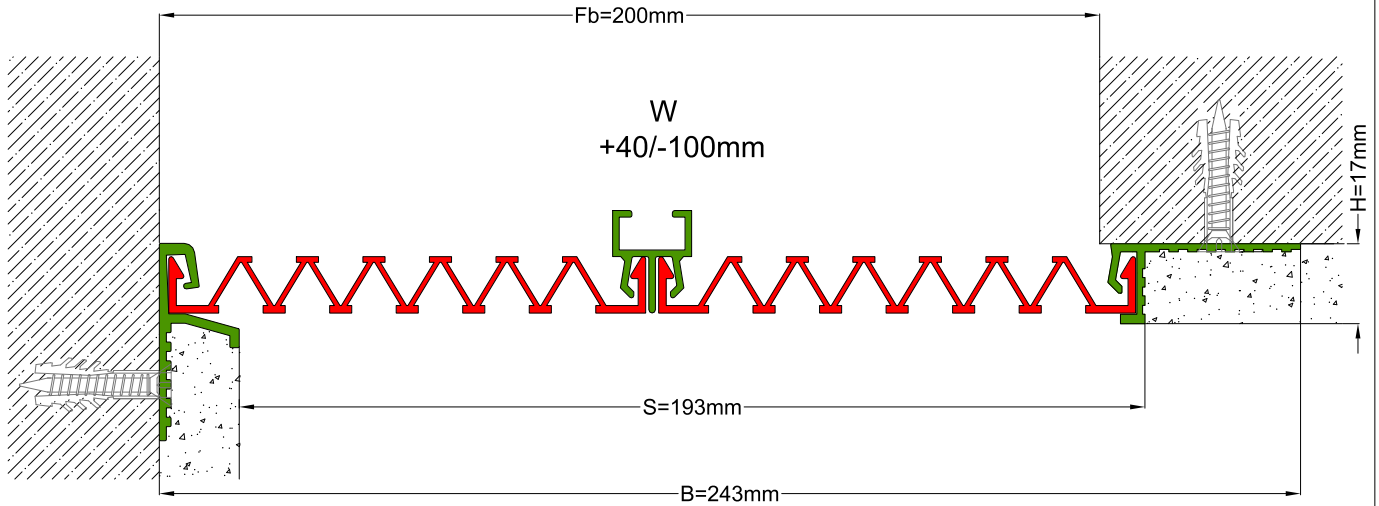

AS A116 model can be considered as the flush mounted type of AS U120 & AS U121 models and can easily be installed by means of screws to all types of wall & ceiling. Ribbed elastomeric gasket gains the profile a remarkable movement ability and compensate uneven zones in the surface. Slide-in gasket system lets the profile to be used at exterior applications as well as interior areas. Profiles up to 150 mm gap are applied with single gasket while the wider ones are with double gaskets joined with a connector profile.

* Visuals are representative and the profile configuration may differ depending on the characteristics requested.

GASKET COLORS **BLACK** GREY BEIGE Custom Colors available.

LOCATION	MODEL	GAP (Fb) mm	HEIGHT (H) MM	OVERALL WIDTH (B) mm	VISIBLE WIDTH (S) mm	MOVEMENT (W) mm	LOAD CAPACITY	STANDARD LENGTH (mt)
Wall to Wall	AS A116-030	30	17	100	34	+10 / -6	N/A	3
	AS A116-050	50	17	127	60	+20 / -15	N/A	3
	AS A116-080	80	17	157	90	+40 / -30	N/A	3
	AS A116-100	100	17	177	110	+20 / -50	N/A	3
	AS A116-120	120	17	197	130	+60 / -50	N/A	3
	AS A116-150	150	17	227	160	+30 / -80	N/A	3
	AS A116-200	200	17	277	210	+40 / -100	N/A	3
	AS A116-200M	200	17	277	210	+40 / -100	N/A	3

Note: Please ask for different sizes

 AS A116 200
 H17D

 AS A116 200
 H17KD

	AS A116 200	AS A116 200 K
Fb (mm)	200	200
H (mm) yaklaşık approx.	17	17
W± (mm) yaklaşık approx.	+40/-100	+40/-100
Malzeme Material	Alüminyum: Natürel, Fitiller: Siyah, gri,diğer Aluminum: Natural,Inserts:Black,gre,y,others	
Standart Uzunluk Standard Length	Alüminyum, EPDM Kauçuk(siyah),Termoplastik Kauçuk (gri ve diğer) Aluminum, EPDM Rubber(black),Thermoplastic Rubber (grey and others)	
	3	