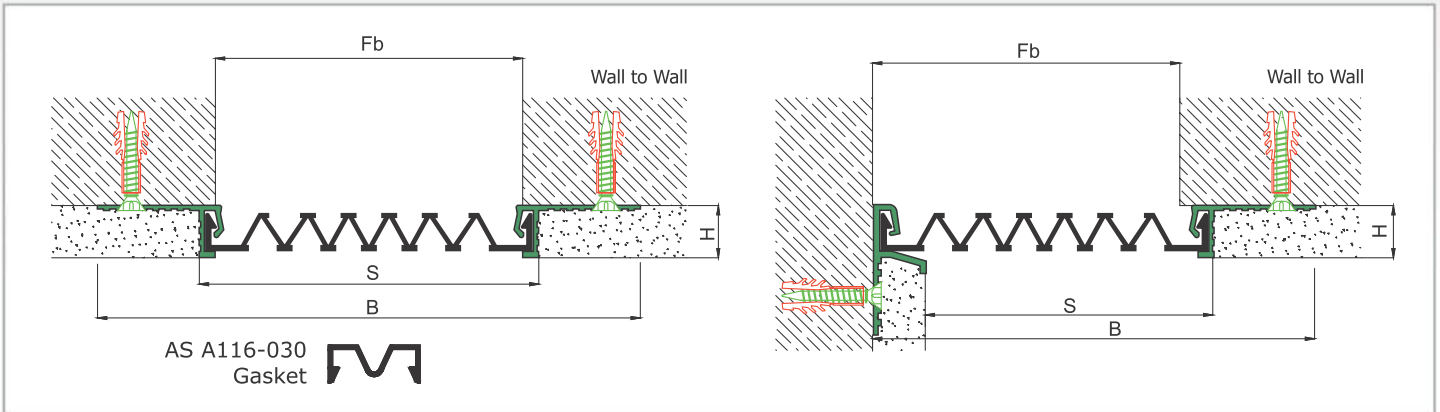

AS A116 model can be considered as the flush mounted type of AS U120 & AS U121 models and can easily be installed by means of screws to all types of wall & ceiling. Ribbed elastomeric gasket gains the profile a remarkable movement ability and compensate uneven zones in the surface. Slide-in gasket system lets the profile to be used at exterior applications as well as interior areas. Profiles up to 150 mm gap are applied with single gasket while the wider ones are with double gaskets joined with a connector profile.

* Visuals are representative and the profile configuration may differ depending on the characteristics requested.

GASKET COLORS **BLACK** GREY BEIGE Custom Colors available.

LOCATION	MODEL	GAP (Fb) mm	HEIGHT (H) MM	OVERALL WIDTH (B) mm	VISIBLE WIDTH (S) mm	MOVEMENT (W) mm	LOAD CAPACITY	STANDARD LENGTH (mt)
Wall to Wall	AS A116-030	30	17	100	34	+10 / -6	N/A	3
	AS A116-050	50	17	127	60	+20 / -15	N/A	3
	AS A116-080	80	17	157	90	+40 / -30	N/A	3
	AS A116-100	100	17	177	110	+20 / -50	N/A	3
	AS A116-120	120	17	197	130	+60 / -50	N/A	3
	AS A116-150	150	17	227	160	+30 / -80	N/A	3
	AS A116-200	200	17	277	210	+40 / -100	N/A	3
	AS A116-200M	200	17	277	210	+40 / -100	N/A	3

Note: Please ask for different sizes

 AS A116 200
 H17D

 AS A116 200
 H17KD

	AS A116 200	AS A116 200 K
Fb (mm)	200	200
H (mm) yaklaşık approx.	17	17
W± (mm) yaklaşık approx.	+40/-100	+40/-100
Malzeme Material	Alüminyum: Natürel, Fitiller: Siyah, gri,diğer Aluminum: Natural,Inserts:Black,gre,y,others	
Standart Uzunluk Standard Length	Alüminyum, EPDM Kauçuk(siyah),Termoplastik Kauçuk (gri ve diğer) Aluminum, EPDM Rubber(black),Thermoplastic Rubber (grey and others)	
	3	